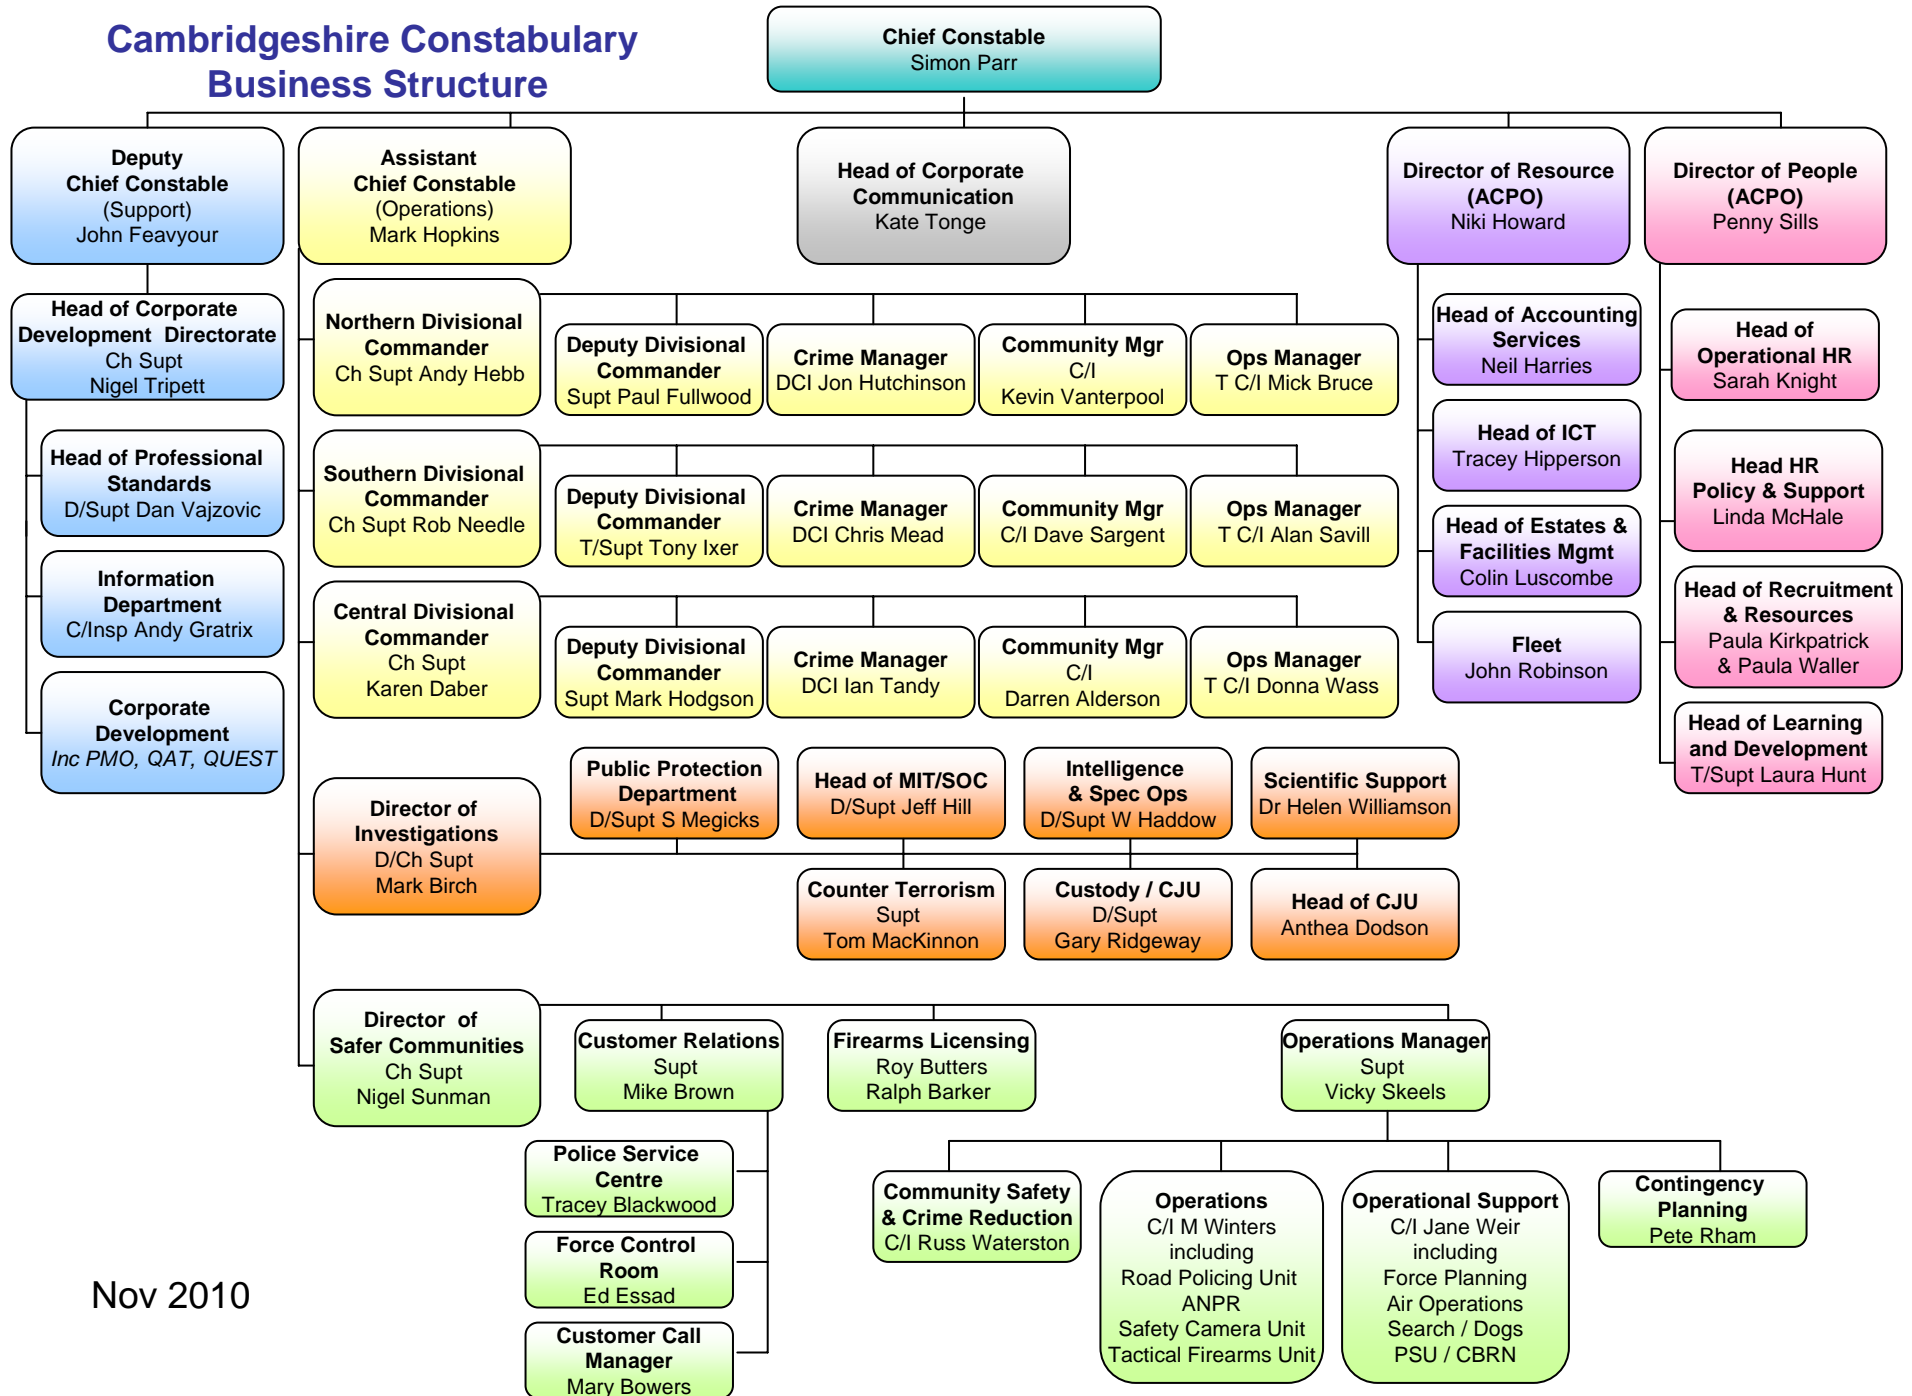

Cambridgeshire Constabulary Business Structure

Nov 2010